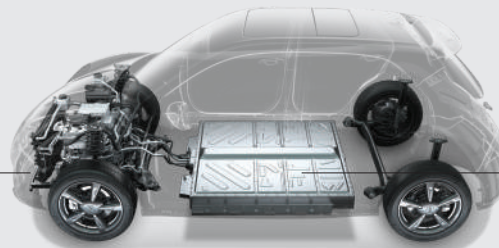

One of The World's Safest Batteries