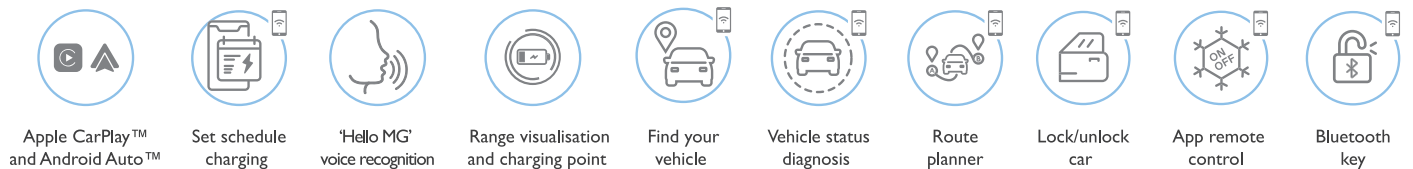

Built to impress, inside out

*Excludes Standard Range.

MG iSMART

Control at your fingertips (and at the sound of your voice).

MG Pilot

Smart safety with a suite of high-tech driver assistance technology.

Standard features