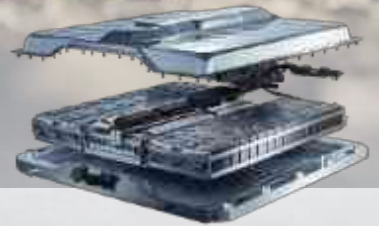

Front Passenger Seat with Boss Switch

Boot Capacity up to 1930L(2nd & 3rd row folded)

Multi-Layer Protection

The battery pack is covered by an ultra high strength steel armor to enhances the impact resistance & waterproof