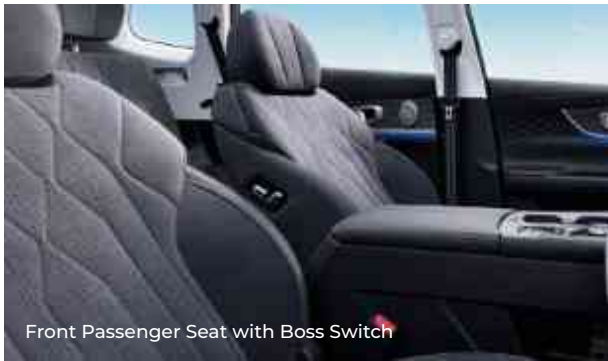

15.6" Infotainment Headunit
Powered By Qualcomm Snapdragon 8155 Chipset

Centre Console with
Ventilated 50W Wireless Charger

SONY Premium Audio System
(10 Speakers)

10.25" Instrument
Cluster Meter

Spacious Second Row Cabin

Front Passenger Seat with Boss Switch

Boot Capacity up to 1930L(2nd & 3rd row folded)

Multi-Layer Protection

The battery pack is covered by an ultra high strength steel armor to enhances the impact resistance & waterproof