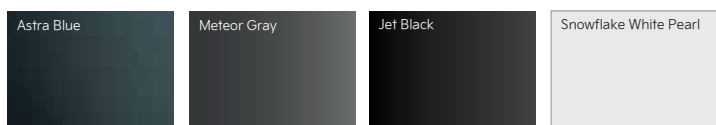

Exterior colours