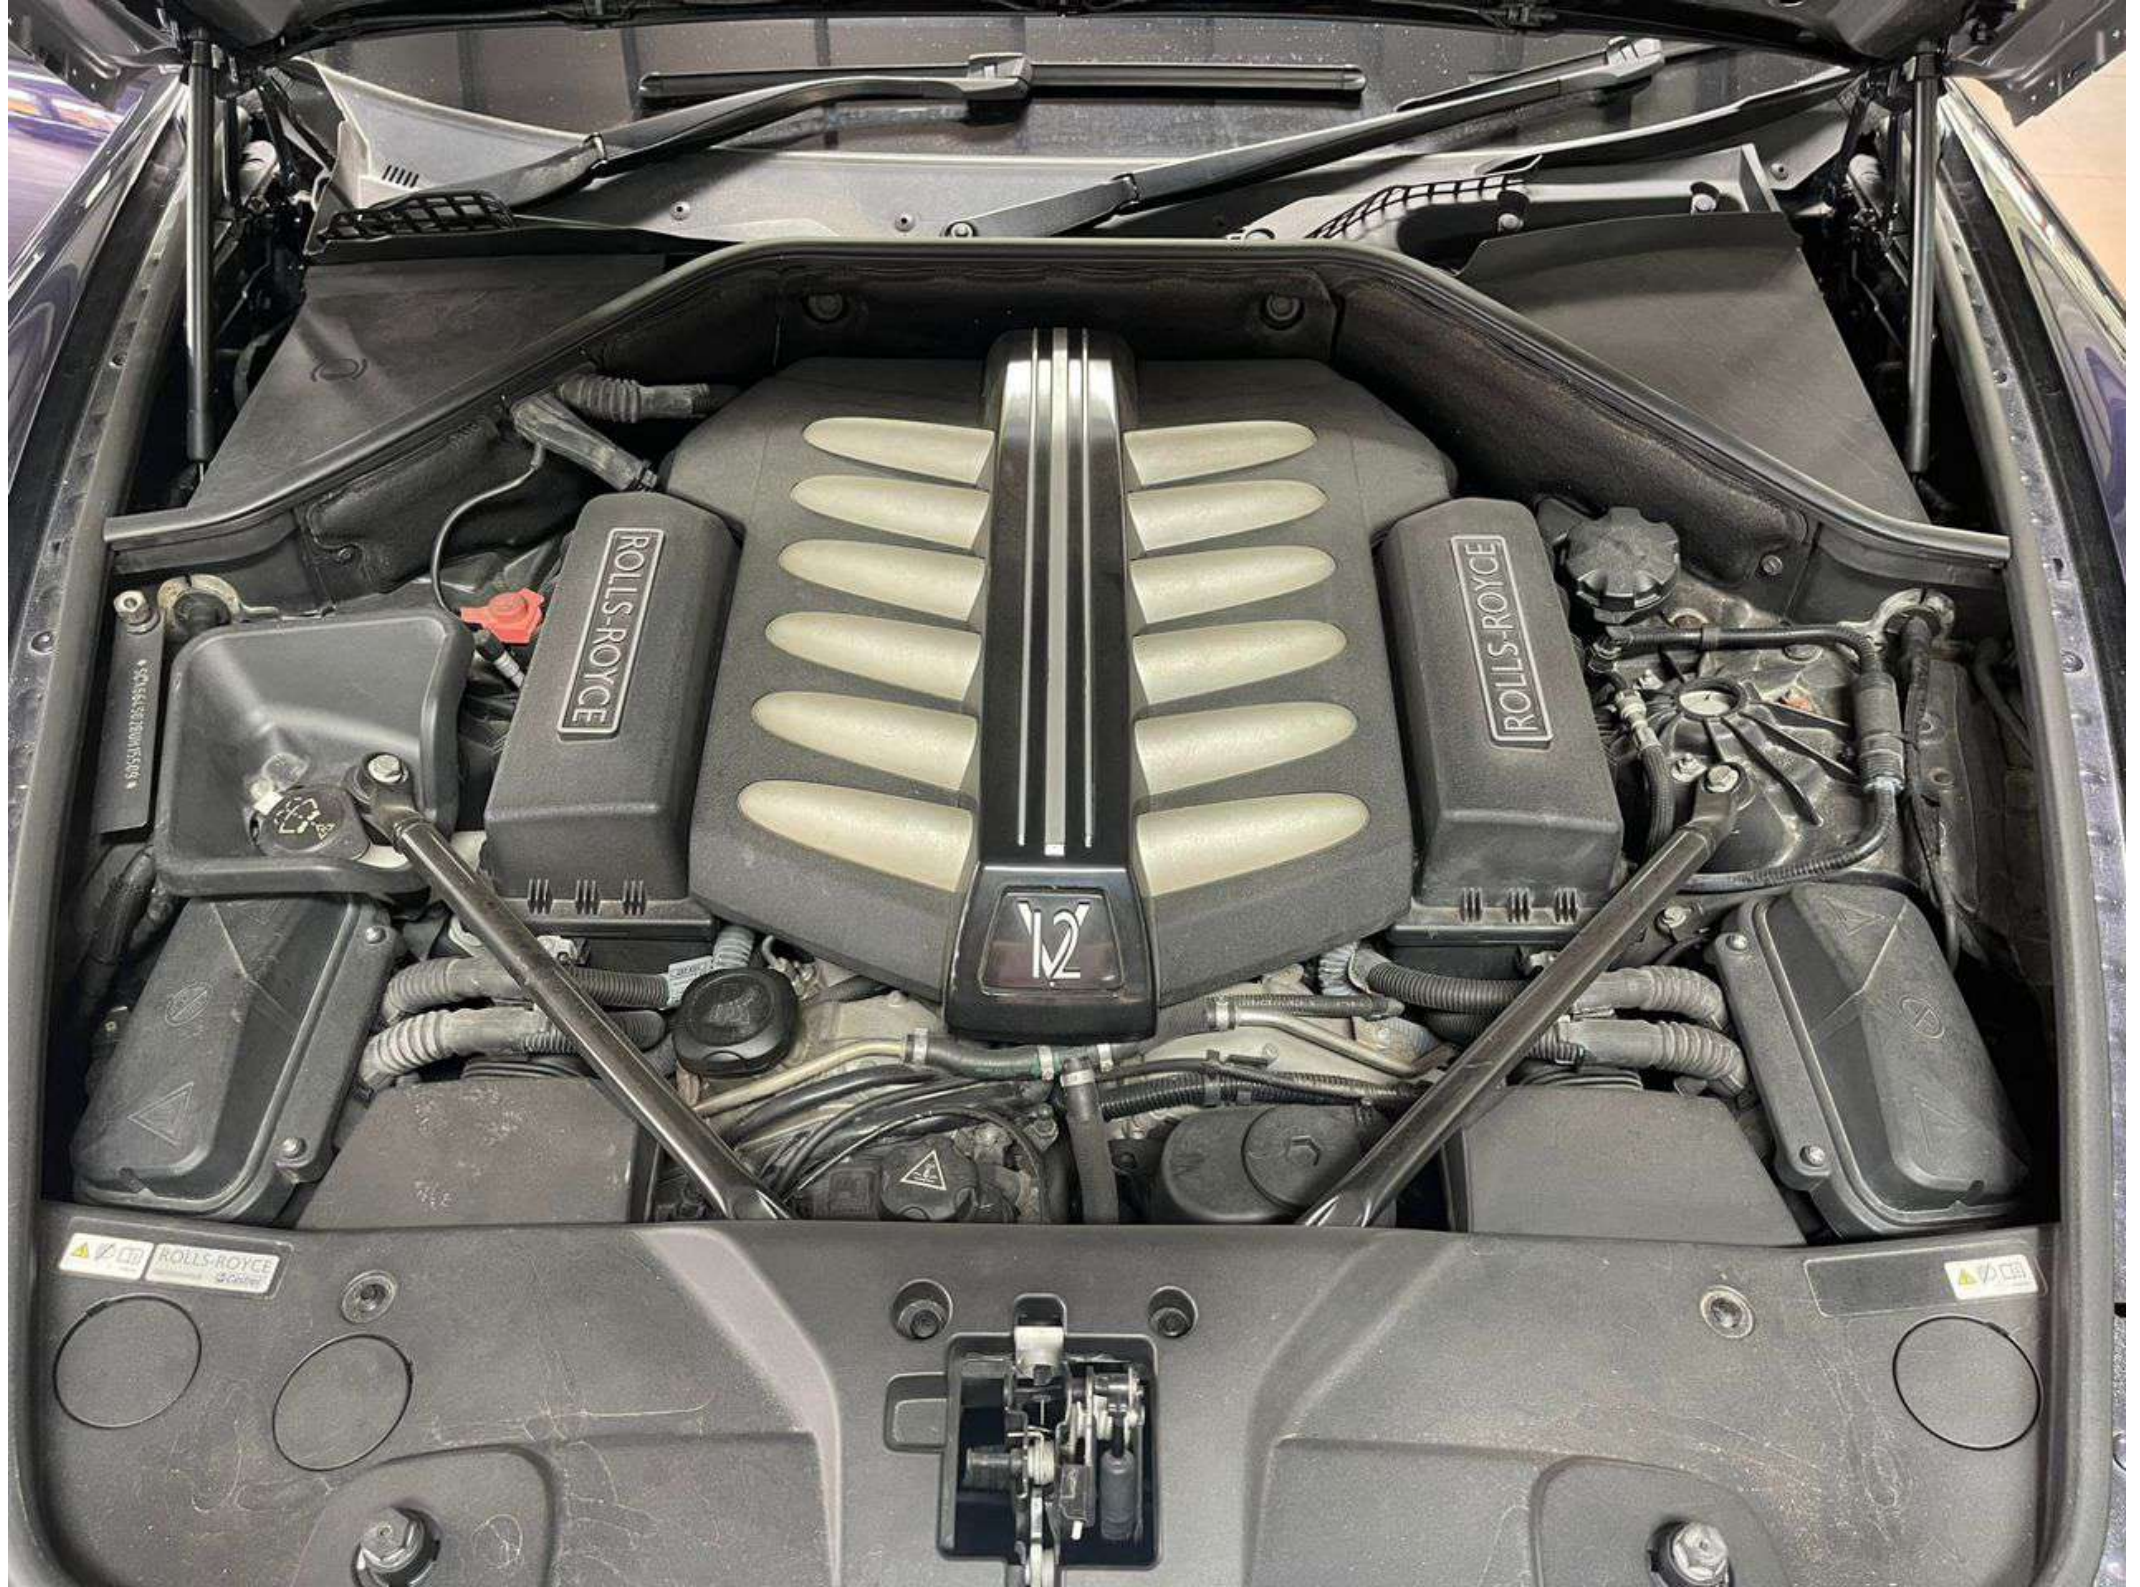

Door open

ROLLS ROYCE GHOST 6.6 V12 (A)
YEAR MAKE 2011
IMPORT NEW BY ROLLS ROYCE MALAYSIA

RM658K

VERY RARE IN MARKET

GENUINE MILEAGE

VIEW TO BELIEVE

ROLLS ROYCE GHOST 6.6 V12 (A)

IMPORT NEW SPEC